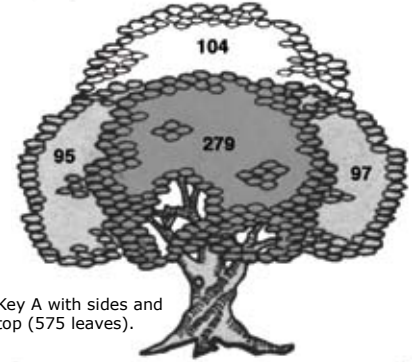

For more information Call Toll Free

800-258-1566 or Use our
24 Hour Fax Line 603-883-6395

Tree Pricing

Small, Medium and Large Trees of Life Series 702010

Key	# of Leaves	Price	Add-On Selections
A	279	\$8,118	Available for A & C
B	350	\$8,944	Request a Price Quote
C	450	\$10,870	
D	192	\$2,840	*Sides with A ONLY
E	104	\$1,594	*Top with A ONLY

Price includes cast bronze trunk, branches and blank brass leaves attached to a clear acrylic panel.

* Call for Special Pricing.

* We have too many trees to list here.
Call for details.

Key C, 450 leaves
Large Tree of Life

Key A with sides
(471 leaves)

Key A with sides and
top (575 leaves).

Small Tree, Key A-279
leaves
Size: 64" w x 72" h

Key AA Extra Brass Leaves
4" w x 1-1/2" h

Key BB Small Bronze
Brass Stone
5.5" w x 3.5" h