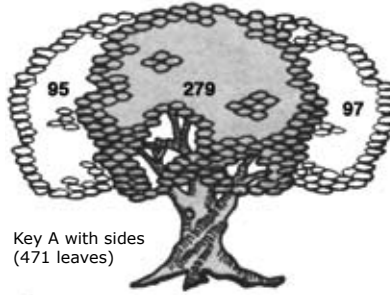

Zax offers three sizes to accommodate the following number of leaves:

- A.....279 leaves
- B.....350 leaves
- C.....450 leaves

Additions:

- D (Sides).....192 leaves
- E (Top).....104 leaves

By adding these sections (Key D and E) at a later date, your 279 leaf tree (Key A) can be expanded to a total of 575 leaves and your 450 leaf tree (Key C) can be expanded to a total of 745 leaves. Leaves are now available in Brass, Aluminum or Copper. Ideal to designate various levels of giving.

For more information Call Toll Free

800-258-1566 or Use our
24 Hour Fax Line 603-883-6395

Tree Pricing

Small, Medium and Large Trees of Life Series 702010

Key	# of Leaves	Price	Add-On Selections
A	279	\$8,118	Available for A & C
B	350	\$8,944	Request a Price Quote
C	450	\$10,870	
D	192	\$2,840	*Sides with A ONLY
E	104	\$1,594	*Top with A ONLY

Price includes cast bronze trunk, branches and blank brass leaves attached to a clear acrylic panel.

* Call for Special Pricing.

* We have too many trees to list here.
Call for details.

Key C, 450 leaves
Large Tree of Life

Key A with sides
(471 leaves)

Key A with sides and
top (575 leaves).

Small Tree, Key A-279
leaves
Size: 64" w x 72" h

Key AA Extra Brass Leaves
4" w x 1-1/2" h

Key BB Small Bronze
Brass Stone
5.5" w x 3.5" h