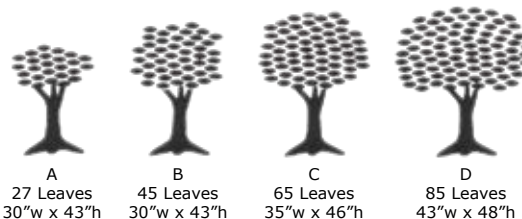

Pricing and sizes of these medallions are shown below.

Key DD

Key EE

Key FF

### ClassBrass Medallions

Series 807100

Key	Plate Size W" x H"	Total Size W" x H"	Price
DD	3 x 1.5	4.25 x 2.625	\$58
EE	4.5 x 2	6.25 x 3.75	68
FF	5 x 3	7.25 x 4.5	94

A  
27 Leaves  
30"w x 43"h

B  
45 Leaves  
30"w x 43"h