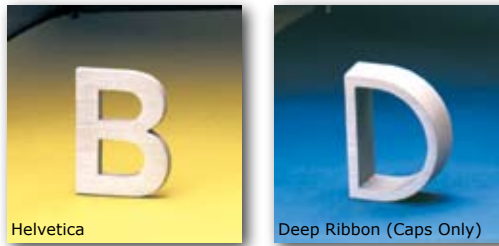

Three dimensional, cast metal letters are available in many styles and sizes to meet your lettering needs, and create the effect you desire. Cast in your choice of rich, classic bronze or contemporary aluminum, they are available in satin or polished finishes. Aluminum letters are available in baked enamel colors.

## Custom Vinyl Legends

A professional look at a fraction of the cost!

Easy to apply letters come pre-spaced and ready to position with one zip of their carrier strip. Great-looking, heavy duty Vinyl Die-Cut letters adhere to your door, window or equipment and last for years.

Available in 11 colors of Helvetica type. 3M Scotchcal® is standard. Reflective 3M Scotchlite® and "Reverse-Cut" adhesive face (for windows) are optional.

**Scotchcal® colors:** White, Black, Tomato Red, Vivid Blue, Honey Brown, Silver, Gold, Orange, Suede Brown, Yellow & Green.

## Precision-Cut Metal Laminate Letters

Create a three dimensional look at an economical price!

.025 Metals laminated to 1/8 or 1/4 inch black acrylic. Choose from several Metal finishes: Brass, Copper, Bronze, Aluminum & Chrome. Available in Satin or Polished finish. Choose from most standard letter styles. Optional stud or double face tape mounting. Template for installation is also available.