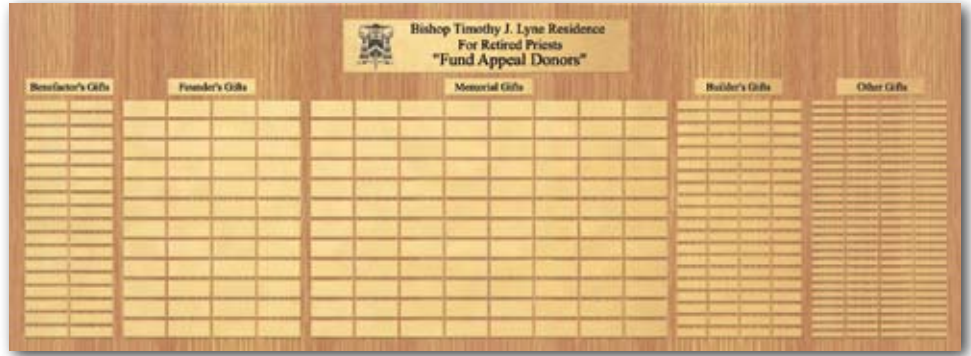

FOR MORE THAN FIFTY YEARS...

...Zax has been providing custom donor recognition products to organizations across the United States and Canada - with great pride in our uncompromising craftsmanship, quality and service.

Churches, universities, hospitals, schools and so many other businesses and organizations have looked to Zax to design and custom-create distinctive displays which recognize their contributors in an elegant and permanent way.

Each Zax product is a unique combination of element and design, created to meet your specific needs and setting.

We thank you for reviewing some of our recognition walls, plaques, memory books and donor trees as examples of what our staff, in partnership with you, can create.

The Staff of Zax Signage and Recognition Products

Zax also offers standard-sized ClassBrass-plaques, Multi-Name MetalGraph plaques, MarbleGraph plaques, Trees of Life and Cast Bronze Products as more economical alternatives for you, our valued customers.

Price quotes can be developed based upon a description of your needs (quantity of names, number of categories, wording of header and sub-headers and type of wood).

Call now to describe your needs and explore the possibilities!

From concept to finished product... let us help you with your Donor Wall Requirements

28 Charron Avenue
Nashua, NH 03063
Phone: 800-258-1566
Fax: 603-883-6395
www.zaxcorp.com

Black and white line art rendering or colorized rendering... We will custom design a plaque to fit your individual needs.