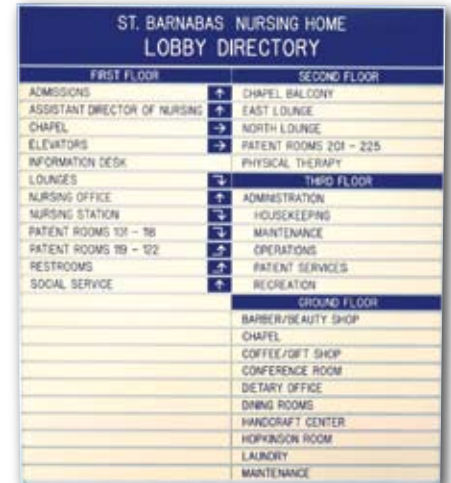

Series 504005, INTEGRATED, Key CJ.
Double the price. Normal Type Style.