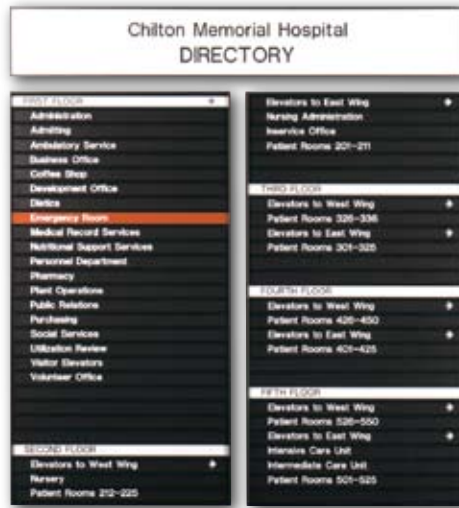

Key	W"	Price	Key	W"	Price	Key	W"	Price
6 Rows			12 Rows			20 Rows		
AA	8	$117	BA	8	$177	CA	8	$251
AB	12	158	BB	12	246	CB	12	375
AC	14	182	BC	14	287	CC	14	438
AD	16	202	BD	16	329	CD	16	499
AE	18	204	BE	18	370	CE	18	562
AF	24	268	BF	24	494	CF	24	749
8 Rows			14 Rows			25 Rows		
AG	8	$146	BG	8	$193	CG	8	$312
AH	12	196	BH	12	287	CH	12	469
AJ	14	209	BJ	14	336	CJ	14	546
AK	16	239	BK	16	384	CK	16	625
AL	18	268	BL	18	432	CL	18	703
AM	24	358	BM	24	575	CM	24	936
10 Rows			17 Rows			30 Rows		
AN	8	$160	BN	8	$231	CN	8	$375
AO	12	224	BO	12	350	CO	12	562
AP	14	262	BP	14	407	CP	14	656
AQ	16	298	BQ	16	466	CQ	16	749
AR	18	336	BR	18	524	CR	18	843
AS	24	447	BS	24	699	CS	24	1123

These prices above include up to 18 char. engraved per strip. Extra char. charges: Normal .30 Helvetica, Optima & Clarendon .66. To determine Directory width, refer to char. & letter count charts see pg. 6A.

Type Style	Letter Size	One Line Engraved
Normal	1/2"	$5.55
Helvetica, Optima, or Clarendon	1/2"	$9.85

Custom Sized Directories

Directories of any size can be created to fit your space and requirements. For pricing estimate, determine per row pricing for the closest standard size and calculate as follows.

Example: For a 15 row x 16" wide directory in **Series 504005**, refer to Key BK (the 14 row price) which is $384.00. Divide this price by the number of rows (14) to get a per row price of $27.43. Then multiply this price by 15 rows to get $411.45.

For assistance and quoting, contact Zax. Our friendly and knowledgeable staff will be happy to help you.

Series 504005, Key CL