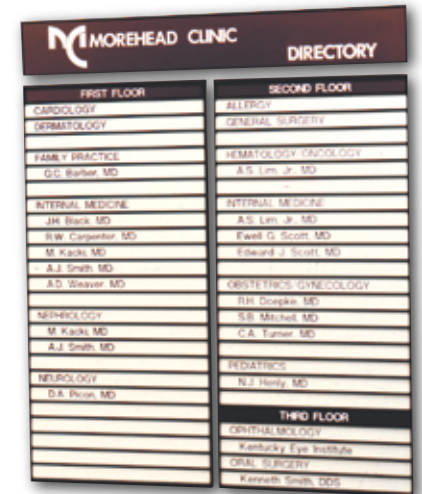

Directories of any size can be created to fit your space and requirements. For pricing estimate, determine per row pricing for the closest standard size and calculate as follows.

Example: For a 15 row x 16" wide directory in **Series 504005**, refer to Key BK (the 14 row price) which is \$384.00. Divide this price by the number of rows (14) to get a per row price of \$27.43. Then multiply this price by 15 rows to get \$411.45.

For assistance and quoting, contact Zax. Our friendly and knowledgeable staff will be happy to help you.

Series 504005, Key CL

Series 504012, INTEGRATED, Key CJ.
Series 504005 Double the price.
Overall Size: 32" w x 27" h.

Series 504006, Key CL (2), with Non-Integrated header. Header additional \$125.00.

You can Custom-Build your Directory. There are many styles and colors to choose from to fit each individual need.

Series 504005, INTEGRATED, Key CJ.
Double the price. Normal Type Style.