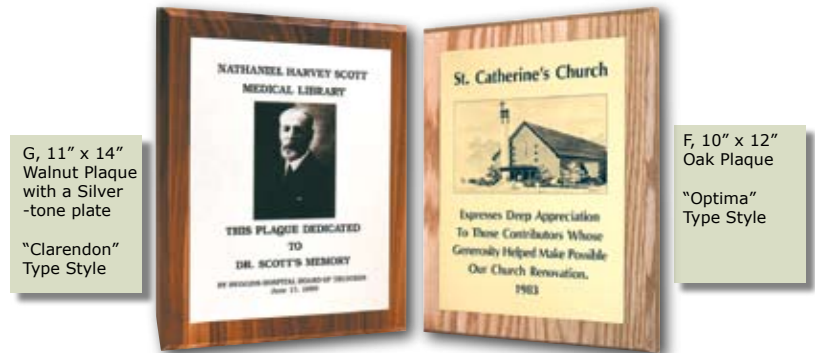

MetalGraph Mounted on Acrylic Series 701480

Key	Plate Size W" x H"	Price	Key	Plate Size W" x H"	Price	Key	Plate Size W" x H"	Price
A	4 x 1	$36	J	8 x 2	$61	S	10 x 8	$168
B	4 x 2	39	K	8 x 3	74	SS	12 x 9	205
C	5 x 1	37	L	8 x 4	87	TT	12 x 10	228
D	5 x 2	46	LL	8 x 6	116	UU	16 x 14	338
E	5 x 3	54	MM	9 x 7	130	V	18 x 14	367
EE	5 x 7	91	Q	12 x 4	116	X	20 x 16	462
F	6 x 3	64	R	12 x 6	152	Z	24 x 20	658
G	6 x 4	73	Price includes up to 5 lines of text. $1.95 ea. after