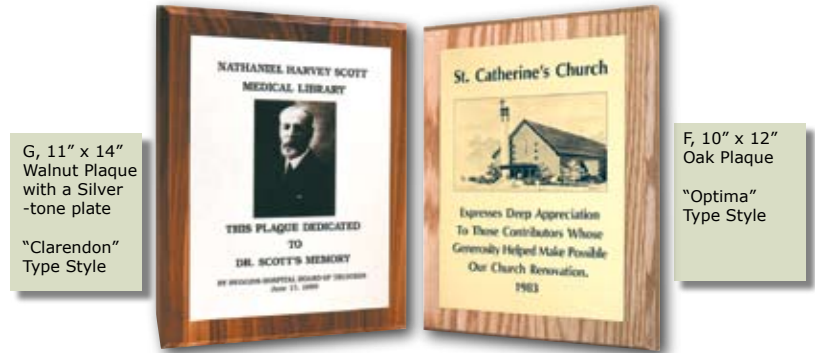

MetalGraph Mounted on Acrylic Series 701480

Key	Plate Size W" x H"	Price	Key	Plate Size W" x H"	Price	Key	Plate Size W" x H"	Price
A	4 x 1	$36	J	8 x 2	$61	S	10 x 8	$168
B	4 x 2	39	K	8 x 3	74	SS	12 x 9	205
C	5 x 1	37	L	8 x 4	87	TT	12 x 10	228
D	5 x 2	46	LL	8 x 6	116	UU	16 x 14	338
E	5 x 3	54	MM	9 x 7	130	V	18 x 14	367
EE	5 x 7	91	Q	12 x 4	116	X	20 x 16	462
F	6 x 3	64	R	12 x 6	152	Z	24 x 20	658
G	6 x 4	73	Price includes up to 5 lines of text. $1.95 ea. after