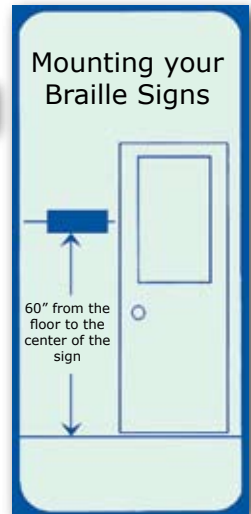

Choose Any Custom Wording!